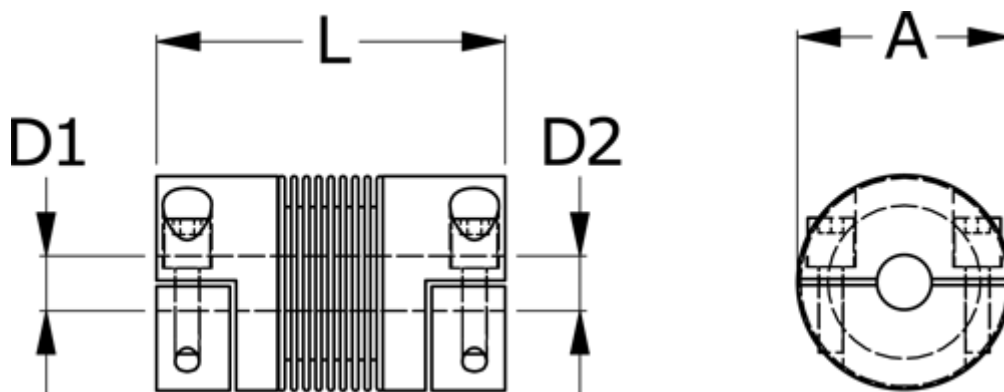

Data Sheet

Article number: 33302H00100230707

Description: Bellow coupling type 2H size10
Length 23 mm, bore 7/7 mm

Measures

A	= 15.5
D1	= 7
D2	= 7
L	= 23
Nom. torque NM (Tkn)	= 1